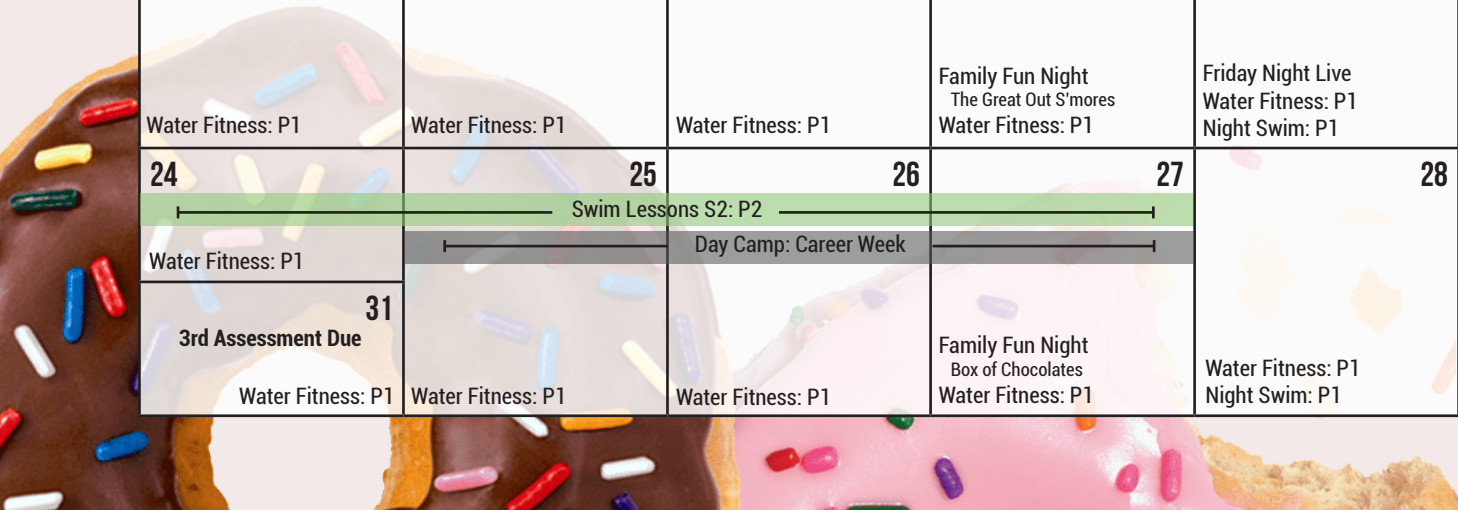

MONDAY				TUESDAY				WEDNESDAY				THURSDAY				FRIDAY				SATURDAY				SUNDAY															
JUNE <table border="1"> <tr><td>M</td><td>T</td><td>W</td><td>Th</td><td>F</td><td>S</td><td>Su</td></tr> <tr><td></td><td></td><td></td><td>1</td><td>2</td><td>3</td><td>4</td></tr> <tr><td>5</td><td>6</td><td>7</td><td>8</td><td>9</td><td>10</td><td>11</td></tr> <tr><td>12</td><td>13</td><td>14</td><td>15</td><td>16</td><td>17</td><td>18</td></tr> <tr><td>19</td><td>20</td><td>21</td><td>22</td><td>23</td><td>24</td><td>25</td></tr> <tr><td>26</td><td>27</td><td>28</td><td>29</td><td>30</td><td></td><td></td></tr> </table>												AUGUST <table border="1"> <tr><td>M</td><td>T</td><td>W</td><td>Th</td><td>F</td><td>S</td><td>Su</td></tr> <tr><td></td><td>1</td><td>2</td><td>3</td><td>4</td><td>5</td><td>6</td></tr> <tr><td>7</td><td>8</td><td>9</td><td>10</td><td>11</td><td>12</td><td>13</td></tr> <tr><td>14</td><td>15</td><td>16</td><td>17</td><td>18</td><td>19</td><td>20</td></tr> <tr><td>21</td><td>22</td><td>23</td><td>24</td><td>25</td><td>26</td><td>27</td></tr> <tr><td>28</td><td>29</td><td>30</td><td>31</td><td></td><td></td><td></td></tr> </table>																Donut Dash				5K/3K Farmers Market Painting Party Family Movie Tournaments Food Fare Band: Wild Daisy Water Fitness: P1 Night Swim: P1				Open Market Farmers Market Tournaments Food Fare Aqua Zumba: P1 Night Swim: P1			
3				4 INDEPENDENCE DAY				5				6				7				What's the Scoop?																			
|----- Adult Swim Lessons / Swim Lessons S1: P2 -----|												|----- Day Camp: Red, White, & Blue -----|								Friday Night Live Adult Swim Lessons Water Fitness: P1 Night Swim: P1				Family Movie Band: Minus 55 Water Fitness: P1 Night Swim: P1				Aqua Zumba: P1											
Water Fitness: P1				Water Fitness: P1				Water Fitness: P1				Family Fun Night Rock Party Water Fitness: P1																											
10				11				12				13				14				Taste the Rainbow																			
|----- Swim Lessons S1: P2 / Guard Start: P2 -----|												|----- Day Camp: Happiest Place on Earth -----|																											
Water Fitness: P1				Water Fitness: P1				Water Fitness: P1				Family Fun Night TBD Water Fitness: P1				Water Fitness: P1 Night Swim: P1				Annual Golf Outing Family Movie Band: Serendipity Water Fitness: P1 Night Swim: P1				Tie Dye Party Aqua Zumba: P1															
17				18				19				20				21				Cotton Candy Dreams																			
|----- Swim Lessons S2: P2 / Guard Start: P2 -----|												|----- Day Camp: The Sand & The Sea -----|																											
Water Fitness: P1				Water Fitness: P1				Water Fitness: P1				Family Fun Night The Great Out S'mores Water Fitness: P1				Friday Night Live Water Fitness: P1 Night Swim: P1				Board of Directors' Meeting 9am | Woodhaven				Family Movie Band: Off the Charts Water Fitness: P1 Night Swim: P1				Aqua Zumba: P1											
24				25				26				27				28				Caramel Campfires																			
|----- Swim Lessons S2: P2 -----|												|----- Day Camp: Career Week -----|																											
Water Fitness: P1																																							
31 3rd Assessment Due																																							
Water Fitness: P1				Water Fitness: P1				Water Fitness: P1				Family Fun Night Box of Chocolates Water Fitness: P1				Water Fitness: P1 Night Swim: P1				Anything That Floats Race Family Movie Band: Sealed with a Kiss Water Fitness: P1 Night Swim: P1				Aqua Zumba: P1